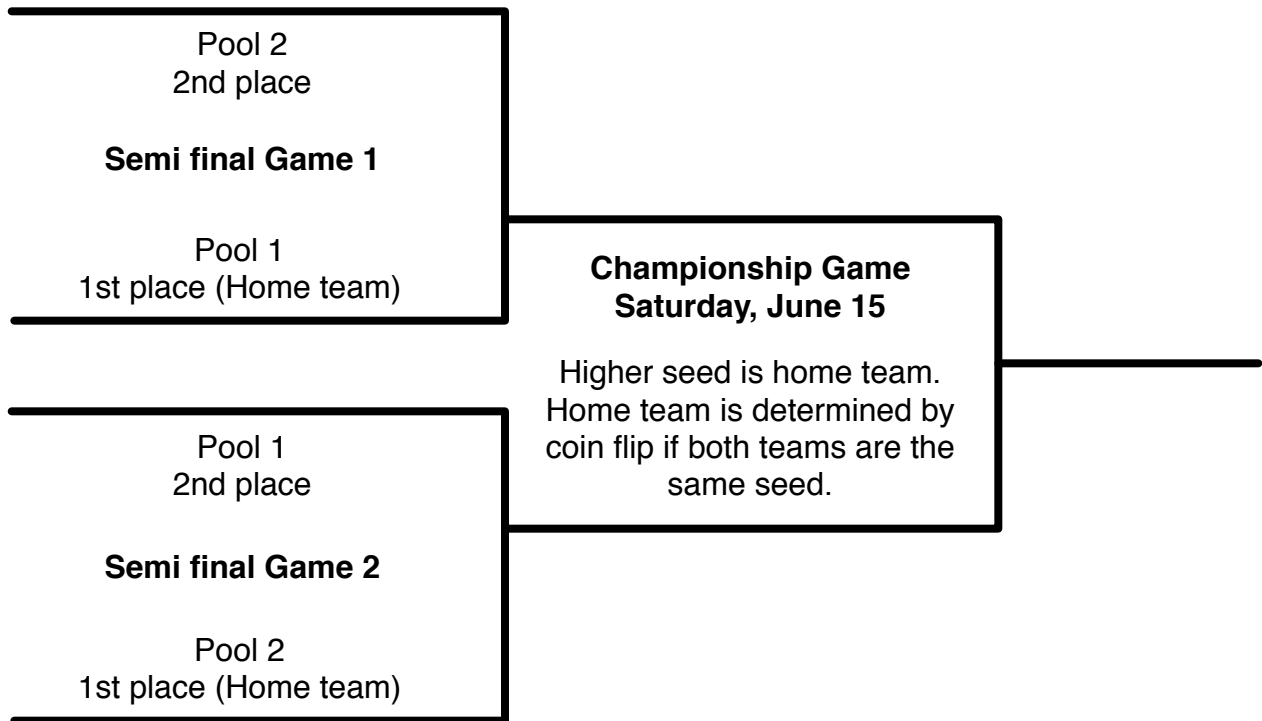

- If teams finish with the same record, the first tiebreaker is head-to-head record.
- The second tiebreaker is total runs allowed in head to head competition, with the lowest total runs being the winner.
- The third tiebreaker is total runs allowed in all tournament competition, with the lowest total runs being the winner.
- The final tiebreaker is a coin flip.
- No advantage will be given to a team running up the score.
- No regular season results factor into any of the tournament play.
- No additional games will be played to determine tournament seeding or advancement to the semi finals.