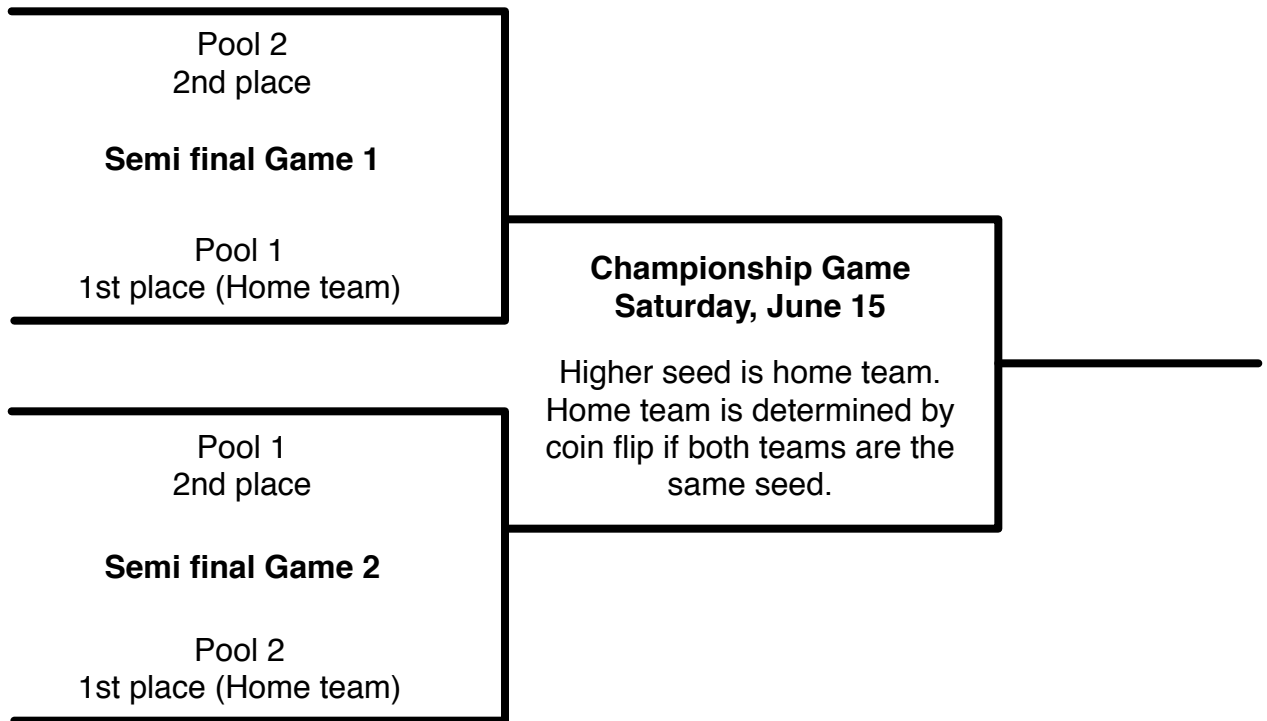

- If teams finish with the same record, the first tiebreaker is head-to-head record.
- The second tiebreaker is total runs allowed in head to head competition, with the lowest total runs being the winner.
- The third tiebreaker is total runs allowed in all tournament competition, with the lowest total runs being the winner.
- The final tiebreaker is a coin flip.
- No advantage will be given to a team running up the score.
- No regular season results factor into any of the tournament play.
- No additional games will be played to determine tournament seeding or advancement to the semi finals.